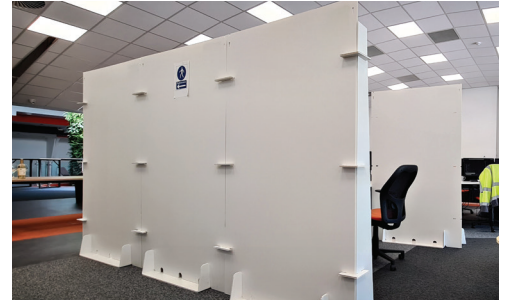

## TEMPORARY WALL SYSTEM

Trimaco's SpeedyRoom™ is a convenient temporary wall system at an economical price. 2X thicker and 3-4 times denser than traditional corrugated plastic make this a heavy duty and reliable zoning solution. Can be used to create rooms, hallways, partitioned areas and more. Simply break sheets apart, connect pieces, and get to work – no tools needed. The SpeedyRoom is the fast way to set up a temporary room or social distancing area and is easy to clean and reusable.

- 4 ROOMS CAN BE MADE WITH STARTER KIT AND CONNECTORS
- EASY AND FAST - NO TOOLS NEEDED
- MADE FROM HEAVY DUTY (BUT LIGHTWEIGHT) POLYPROPYLENE
- REUSABLE, EASY TO CLEAN AND 8MM THICK
- SOCIAL DISTANCING SCREENS

-  **Corner** Use 3 to create right angled corner
-  **Tee** Use 3 when you need to join a panel to a straight wall or add in a wall support for stability