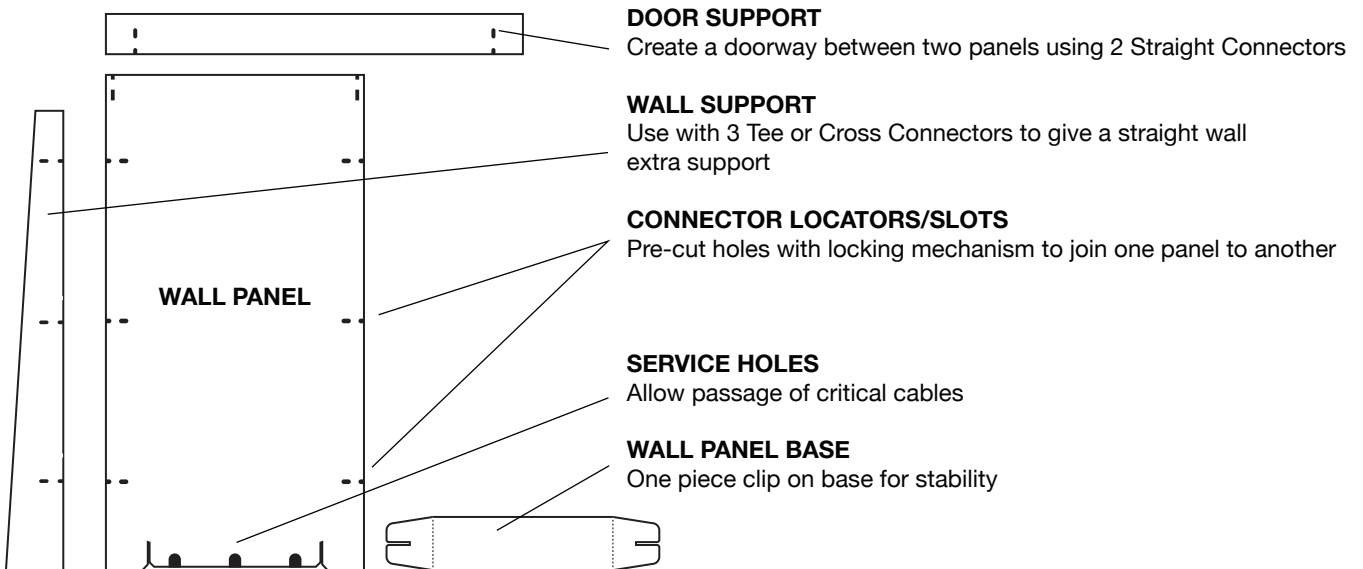

## TEMPORARY WALL SYSTEM

Trimaco's SpeedyRoom™ is a convenient temporary wall system at an economical price. 2X thicker and 3-4 times denser than traditional corrugated plastic make this a heavy duty and reliable zoning solution. Can be used to create rooms, hallways, partitioned areas and more. Simply break sheets apart, connect pieces, and get to work – no tools needed. The SpeedyRoom is the fast way to set up a temporary room or social distancing area and is easy to clean and reusable.

- 4 ROOMS CAN BE MADE WITH STARTER KIT AND CONNECTORS
- EASY AND FAST - NO TOOLS NEEDED
- MADE FROM HEAVY DUTY (BUT LIGHTWEIGHT) POLYPROPYLENE
- REUSABLE, EASY TO CLEAN AND 8MM THICK
- SOCIAL DISTANCING SCREENS

**CONNECTORS**  
Use the 4 types of Connectors to build many configurations

-  **Straight** For running straight walls or for joining door supports
-  **Cross** Use 3 when you need to connect 4 panels together

-  **Corner** Use 3 to create right angled corner
-  **Tee** Use 3 when you need to join a panel to a straight wall or add in a wall support for stability